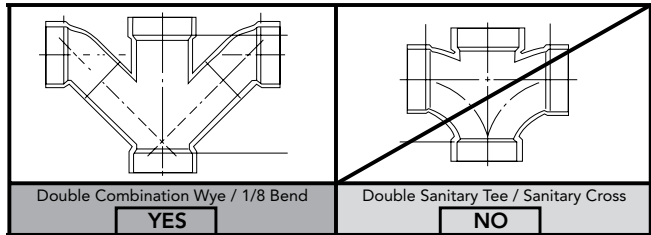

MS974224CEF(G)

Eco Guinevere® One-Piece Toilet, 1.28GPF

SPECIFICATIONS

- Water Use 1.28 GPF/4.8LPF
- Flush System Tornado Flush™
- Min. Water Pressure 8 psi (static)
- Water Surface 7-7/8" x 9-7/8"
- Trap Diameter 2-1/8"
- Rough-in 12" (Standard), 10", 14"
- Trap Seal 2-3/16"
- Warranty One Year Limited Warranty
- Material Vitreous china
- Shipping Weight 120 lbs.
- Shipping Dimensions 32" L X 20"W X 17-3/4" H¹
  X 28-3/4" H²

INSTALLATION NOTES

Back-to-Back Toilet Installations:
TOTO recommends the use of a nationally listed, double sanitary tee-wye only, in vertical waste stacks, in accordance with the stipulations noted in the majority of nationally recognized plumbing codes.

To maintain adequate wall gap between the back of the tank and wall, mount the floor flange at a nominal 12" rough-in distance.