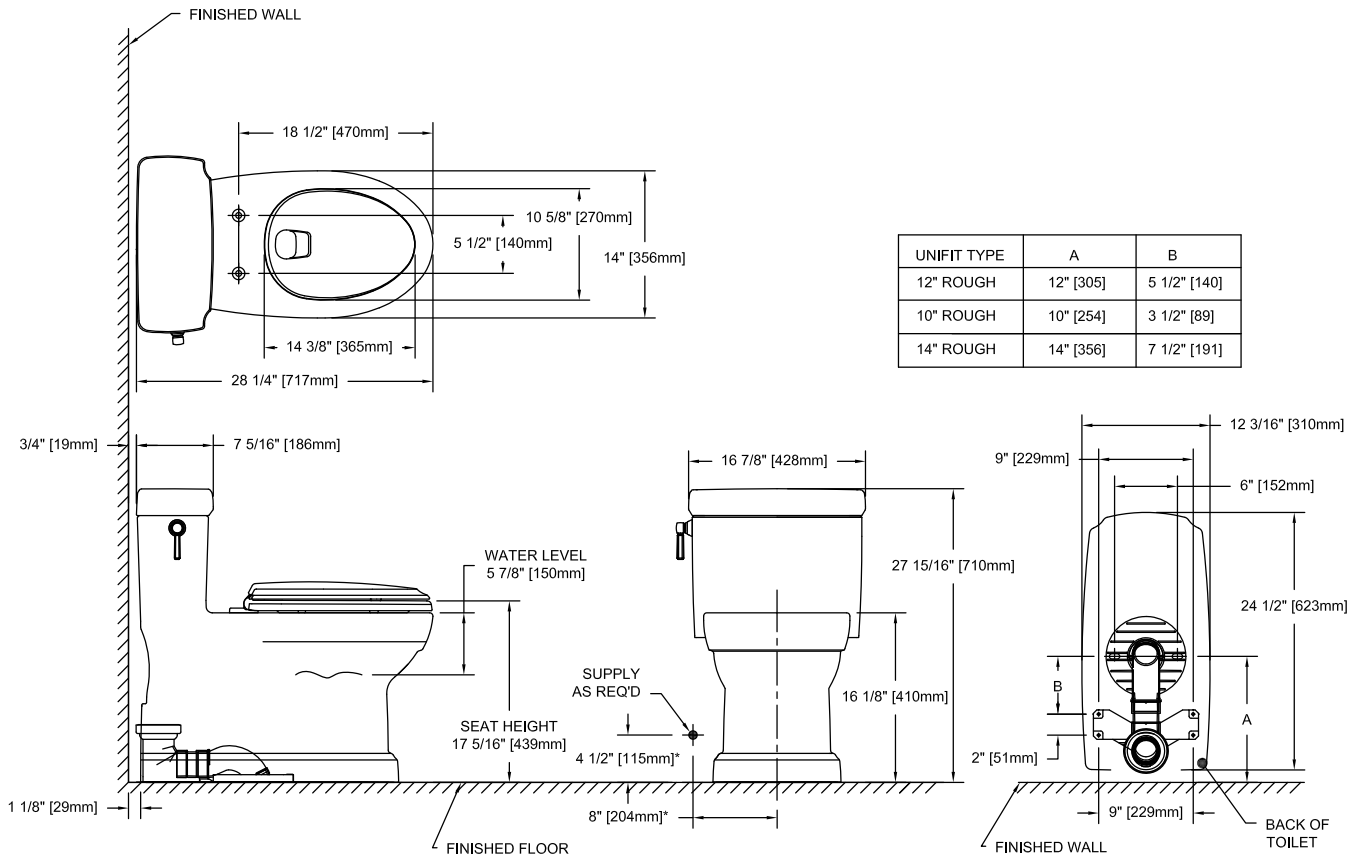

*SUGGESTED DIMENSIONS

TOTO

These dimensions and specifications are subject to change without notice