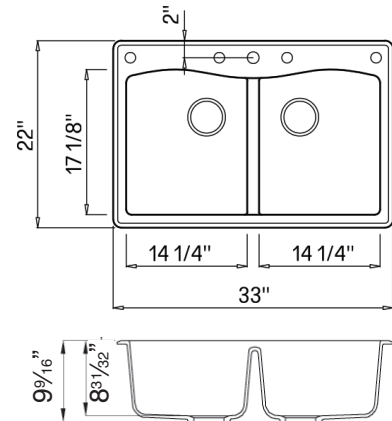

**Specified Model**

Model	<b>ATDE3322</b>
Overall Dimensions	L33" x W22" x D9½"
Left Bowl Dimensions	L14¼" x W17⅛" x D8¾"
Right Bowl Dimensions	L14¼" x W17⅛" x D8¾"
Faucet Holes	comes with 1 pre-drilled center hole (C) can specify up to 4 additional holes.
Shipping Weight	50 lbs.
Material	silQ®granite
Installation	countertop mounted
Required	2 basket strainers not supplied

**IMPORTANT:** Predrilled for single hole faucet (C). Possibility of 4 additional knockout holes on faucet deck at additional charge per hole. Circle letter(s) to indicate location(s) for faucet hole drillings (there is a 4" spread between hole locations B,C,D. There is a 10<sup>33/64</sup>" spread between A and B and D and E).