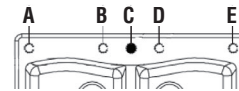

**Specified Model**

Model	<b>ATDE3322</b>
Overall Dimensions	L33" x W22" x D9½"
Left Bowl Dimensions	L14¼" x W17⅛" x D8¾"
Right Bowl Dimensions	L14¼" x W17⅛" x D8¾"
Faucet Holes	comes with 1 pre-drilled center hole (C) can specify up to 4 additional holes.
Shipping Weight	50 lbs.
Material	silQ®granite
Installation	countertop mounted
Required	2 basket strainers not supplied

**IMPORTANT:** Predrilled for single hole faucet (C). Possibility of 4 additional knockout holes on faucet deck at additional charge per hole. Circle letter(s) to indicate location(s) for faucet hole drillings (there is a 4" spread between hole locations B,C,D. There is a 10<sup>33/64</sup>" spread between A and B and D and E).