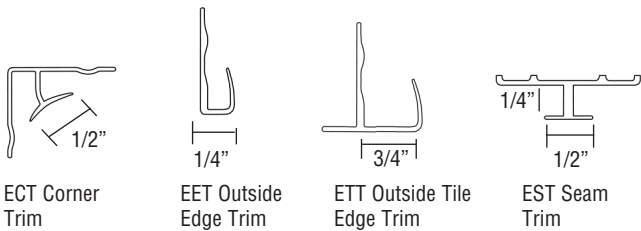

OPTIONS: STORAGE PODS

Available for on-site installation. Must be ordered separately. See Accessories Specification for further information.

STV Vertical Storage Pods

STH Horizontal Storage Pods

OPTIONS: ACCESSORIES

Available for on-site installation. Must be ordered separately. See Accessories Specification for further information.

Colored Aluminum Trim Kits

Solid Surface Trim Kits

Grab Bars

Solid Surface Kits