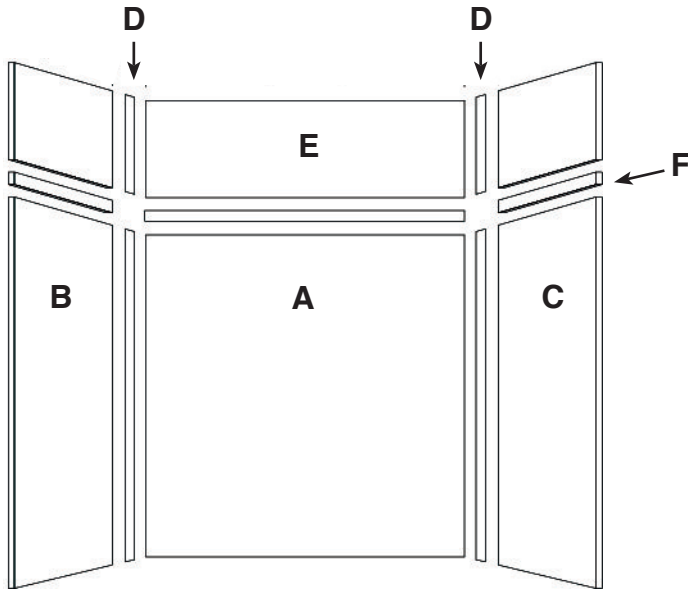

FEATURES

- 36" x 36" Shower Walls for new or existing construction.
- Thick 1/4" compression molded solid surface material for superior strength, beauty and easy cleaning. Surface will not support bacteria growth.
- Easier to install than tile. Walls glue right over existing surface. Walls have a beveled outside edge and are trimmable for custom fit.
- EWK Wall Kits include three wall panels, two color coordinated inside corner trim pieces and four 11-oz. tubes 100% silicone adhesive. Available in 72" and 96" panel height.
- EWKX Wall Kits include three 72" H wall panels, two color coordinated inside corner trim pieces, installation materials and EXK Extension Wall Kit that adds up to an additional 24" in height.
- 10 Year Limited Residential Warranty / 3 Year Commercial Warranty

Specified Model

	SIZE	MODEL NO.	DESCRIPTION	Width	Depth	Height
SHOWER WALL KITS						
<input type="checkbox"/>	36" x 36" x 72"	EWK363672	Shower Wall Kit	36"	36"	72"
<input type="checkbox"/>	36" x 36" x 96"	EWK363696	Shower Wall Kit	36"	36"	96"
<input type="checkbox"/>	36" x 36" x 96"	EWKX363696	Shower Walls & Ext. Kit	36"	36"	96"
OPTIONAL COMPONENTS						
<input type="checkbox"/>	36" x 36" x 3"	F3636	Shower Base	36"	36"	3"
<input type="checkbox"/>	36" x 36" x 24"	EXK363624	Extension Wall Kit	36"	36"	to 24"

36" x 36" shower walls EWK3636

	MODEL NO	DESCRIPTION
A	EWK363672	Back Wall (1 panel)
B	or	Left End Wall (1 panel)
C	EWK363696	Right End Wall (1 panel)
D		Inside Corner Trim (2 pcs.)
E	EXK363624	Extension Wall Kit (3 pcs)
D		Inside Corner Trim (2 pcs.)
F		Seam Joint Trim (2 pcs.)