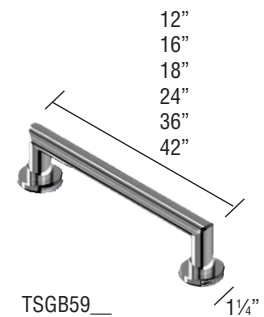

36" x 36" shower walls EWK3636

	MODEL NO	DESCRIPTION
A	EWK363672	Back Wall (1 panel)
B	or	Left End Wall (1 panel)
C	EWK363696	Right End Wall (1 panel)
D		Inside Corner Trim (2 pcs.)
E	EXK363624	Extension Wall Kit (3 pcs)
D		Inside Corner Trim (2 pcs.)
F		Seam Joint Trim (2 pcs.)

OPTIONS: STORAGE PODS

Available for on-site installation. Must be ordered separately. See Accessories Specification for further information.

OPTIONS: ACCESSORIES

Available for on-site installation. Must be ordered separately. See Accessories Specification for further information.

Colored Aluminum Trim Kits

Solid Surface Trim Kits

Grab Bars

Solid Surface Kits