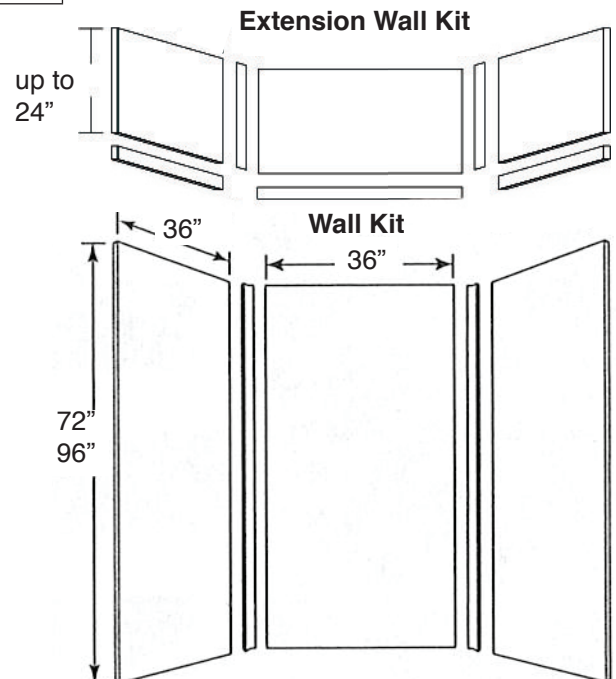

FEATURES

- 36" x 36" Shower Walls for new or existing construction.
- Thick 1/4" compression molded solid surface material for superior strength, beauty and easy cleaning. Surface will not support bacteria growth.
- Easier to install than tile. Walls glue right over existing surface. Walls have a beveled outside edge and are trimmable for custom fit.
- EWK Wall Kits include three wall panels, two color coordinated inside corner trim pieces and four 11-oz. tubes 100% silicone adhesive. Available in 72" and 96" panel height.
- EWKX Wall Kits include three 72" H wall panels, two color coordinated inside corner trim pieces, installation materials and EXK Extension Wall Kit that adds up to an additional 24" in height.
- 10 Year Limited Residential Warranty / 3 Year Commercial Warranty

Specified Model

	SIZE	MODEL NO.	DESCRIPTION	Width	Depth	Height
SHOWER WALL KITS						
<input type="checkbox"/>	36" x 36" x 72"	EWK363672	Shower Wall Kit	36"	36"	72"
<input type="checkbox"/>	36" x 36" x 96"	EWK363696	Shower Wall Kit	36"	36"	96"
<input type="checkbox"/>	36" x 36" x 96"	EWKX363696	Shower Walls & Ext. Kit	36"	36"	96"
OPTIONAL COMPONENTS						
<input type="checkbox"/>	36" x 36" x 3"	F3636	Shower Base	36"	36"	3"
<input type="checkbox"/>	36" x 36" x 24"	EXK363624	Extension Wall Kit	36"	36"	to 24"

36" x 36" shower walls EWK3636

	MODEL NO	DESCRIPTION
A	EWK363672	Back Wall (1 panel)
B	or	Left End Wall (1 panel)
C	EWK363696	Right End Wall (1 panel)
D		Inside Corner Trim (2 pcs.)
E	EXK363624	Extension Wall Kit (3 pcs)
D		Inside Corner Trim (2 pcs.)
F		Seam Joint Trim (2 pcs.)