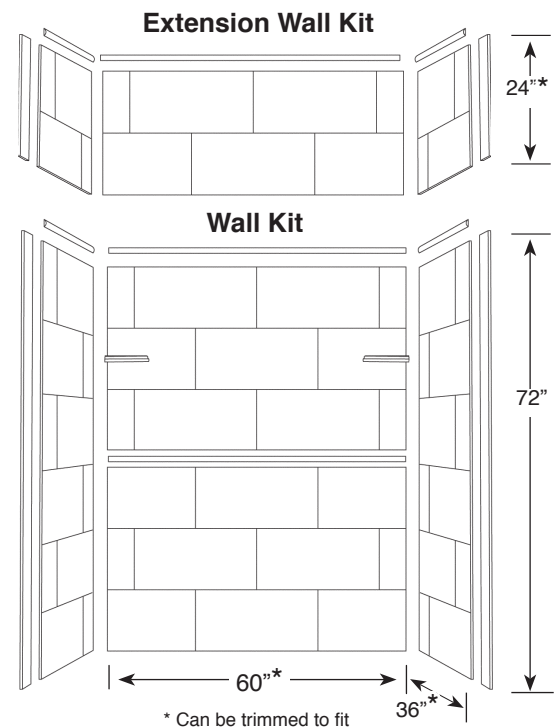

FEATURES

- 60" x 36" Shower Walls for existing construction.
- Thick 1/4" 100% Solid Surface material for superior strength, beauty and easy cleaning. Surface will not support bacteria growth.
- Walls can be attached to moisture-resistant wall board, or directly over tile with supplied adhesive. Walls are trimmable for custom fit.
- Integrated pieces fit together for an easy, clean installation. Lap joint connection between upper and lower back wall forms a watertight seal.
- Two wall shelves included for convenient storage
- Wall Kit includes two wrap around front edge trim pieces, front and side top bullnose trim pieces with coped, mitered inside corners and a bullnose trim piece for use over backwall lap joint, one 1-oz. tube mounting adhesive, four 11-oz. tubes 100% silicone adhesive and one roll mounting tape.
- 10 Year Limited Residential Warranty / 3 Year Commercial Warranty

COLORS

- 4 Transitions colors with a 12" x 24" subway tile pattern.
- 4 Classic colors with plain pattern.

OPTIONS

- Extension wall panels add up to 24" of height to extend shower walls to ceiling.
- Shower base with concealed drain.
- 3 Wall Pockets: horizontal, vertical or arched; Window Trim Kit and Shower Seats also available. See Accessories Specification sheet for details.

Specified Model