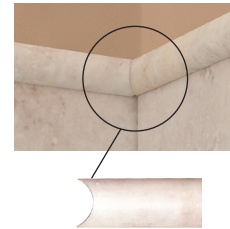

FEATURES

- 60" x 36" Shower Walls for existing construction.
- Thick 1/4" 100% Solid Surface material for superior strength, beauty and easy cleaning. Surface will not support bacteria growth.
- Walls can be attached to moisture-resistant wall board, or directly over tile with supplied adhesive. Walls are trimmable for custom fit.
- Integrated pieces fit together for an easy, clean installation. Lap joint connection between upper and lower back wall forms a watertight seal.
- Two wall shelves included for convenient storage
- Wall Kit includes two wrap around front edge trim pieces, front and side top bullnose trim pieces with coped, mitered inside corners and a bullnose trim piece for use over backwall lap joint, one 1-oz. tube mounting adhesive, four 11-oz. tubes 100% silicone adhesive and one roll mounting tape.
- 10 Year Limited Residential Warranty / 3 Year Commercial Warranty

Shown with F6036 Shower Base, X6062 Extension Wall Kit

60" x 36" shower walls RBE 6067

INSTALLATION NOTES:

This product is to be installed according to the installation guide supplied with shower walls. This product designed to be installed over clean, smooth tile, waterproof drywall or cement board. If installing directly over tile, remove all loose pieces and fill for a consistent, smooth substrate.

REMODEL

G. Outside Edge Trim

Outside Edge Trim wraps around shower wall for finished look

H. Bullnose Trim

The solid surface bullnose molding used along the top edge of the walls and at backwall lap joint is contoured for easy fitting.