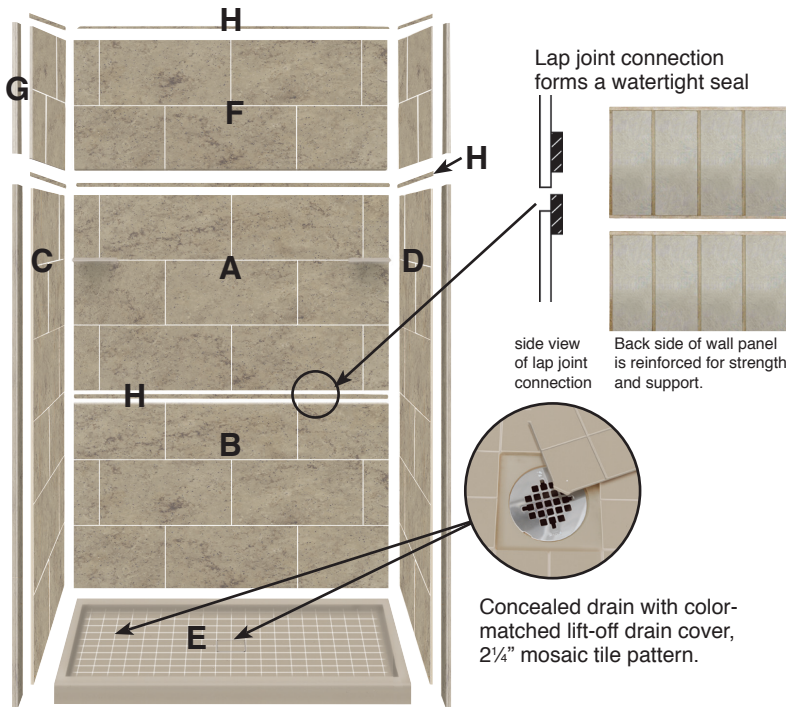

FEATURES

- 60" x 36" Shower Walls for existing construction.
- Thick 1/4" 100% Solid Surface material for superior strength, beauty and easy cleaning. Surface will not support bacteria growth.
- Walls can be attached to moisture-resistant wall board, or directly over tile with supplied adhesive. Walls are trimmable for custom fit.
- Integrated pieces fit together for an easy, clean installation. Lap joint connection between upper and lower back wall forms a watertight seal.
- Two wall shelves included for convenient storage
- Wall Kit includes two wrap around front edge trim pieces, front and side top bullnose trim pieces with coped, mitered inside corners and a bullnose trim piece for use over backwall lap joint, one 1-oz. tube mounting adhesive, four 11-oz. tubes 100% silicone adhesive and one roll mounting tape.
- 10 Year Limited Residential Warranty / 3 Year Commercial Warranty

COLORS

- 4 Transitions colors with a 12" x 24" subway tile pattern.
- 4 Classic colors with plain pattern.

OPTIONS

- Extension wall panels add up to 24" of height to extend shower walls to ceiling.
- Shower base with concealed drain.
- 3 Wall Pockets: horizontal, vertical or arched; Window Trim Kit and Shower Seats also available. See Accessories Specification sheet for details.

Shown with F6036 Shower Base, X6062 Extension Wall Kit

60" x 36" shower walls RBE 6067

INSTALLATION NOTES:

This product is to be installed according to the installation guide supplied with shower walls. This product designed to be installed over clean, smooth tile, waterproof drywall or cement board. If installing directly over tile, remove all loose pieces and fill for a consistent, smooth substrate.

REMODEL

G. Outside Edge Trim

Outside Edge Trim wraps around shower wall for finished look

H. Bullnose Trim

The solid surface bullnose molding used along the top edge of the walls and at backwall lap joint is contoured for easy fitting.