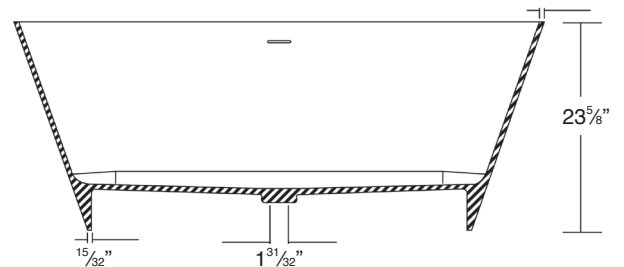

FEATURES

- 66.93" x 31.5" x 23.62" freestanding bathtub.
- Resin stone material.
- Center drain location. Spring-loaded chrome finish bottom drain included.
- Built-in overflow.
- 10 Year Limited Residential Warranty
3 Year Commercial Warranty

COLORS/FINISH

- 01 White
- (V) velvet finish

Specified Model

Model	SGL6731
Dimensions	L66 ⁵⁹ / ₆₄ " x W31 ¹ / ₂ " x H23 ⁵ / ₈ "
Drain Outlet	Center
Water Capacity	87 gallons
Cubic Feet	44.14
Item Weight	254 lbs.
Shipping Weight	364 lbs.
Material	Resin Stone
Installation	freestanding, floor mounted
Required	floor or wall mount faucet not supplied