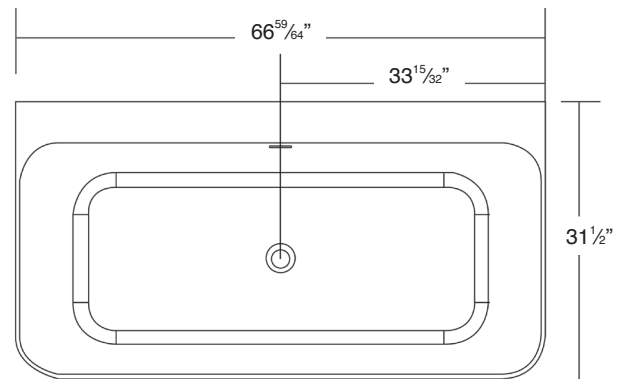

FEATURES

- 66.93" x 31.5" x 23.62" freestanding bathtub.
- Resin stone material.
- Center drain location. Spring-loaded chrome finish bottom drain included.
- Built-in overflow.
- 10 Year Limited Residential Warranty
3 Year Commercial Warranty

COLORS/FINISH

- 01 White
- (V) velvet finish

Specified Model

Model	SGL6731
Dimensions	L66 ⁵⁹ / ₆₄ " x W31 ¹ / ₂ " x H23 ⁵ / ₈ "
Drain Outlet	Center
Water Capacity	87 gallons
Cubic Feet	44.14
Item Weight	254 lbs.
Shipping Weight	364 lbs.
Material	Resin Stone
Installation	freestanding, floor mounted
Required	floor or wall mount faucet not supplied