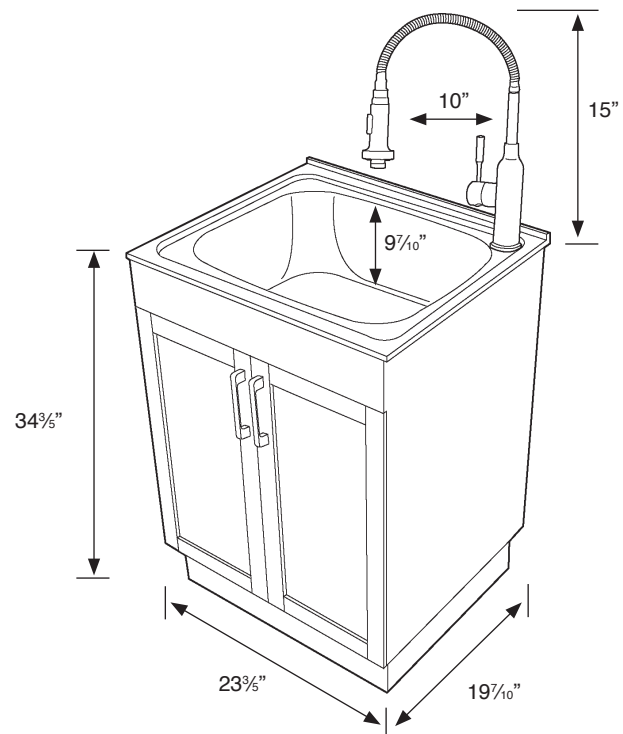

LAUNDRY TUB CABINET with Stainless Steel Sink & High Arc Faucet TC-2420-WC

FEATURES:

- Complete laundry cabinet with stainless steel sink top and high arc articulating faucet.
- Pre-assembled cabinet provides time saving set-up right out of the carton. Particle board cabinet in white high gloss pvc laminate finish. Shaker style mdf doors with slow closing hinges for quiet, gentle operation. Door hardware included.
- Stainless steel high arc single lever faucet. Ceramic disc. 1.8 gpm. Flexible arm with aerator, spray head and garden hose adapter.
- 18 gauge stainless steel top with 9.7" deep sink and integral backsplash. 30% heavier than most sinks, professional grade for years of service.
- Includes stainless steel basket strainer and flexible 3/8" braided supplies.
- Easy to assemble and install.
- 1 Year Ltd. Warranty.

Specified Model

Model No.				
COMPLETE LAUNDRY TUB KIT				
<input type="checkbox"/>	TC-2420-WC	Laundry Cabinet, Sink Top and Faucet		
		Width	Depth	Height
	Laundry Cabinet	23 ³ / ₅ "	19 ⁷ / ₁₀ "	34 ³ / ₅ "
	Sink Top	23 ³ / ₅ "	19 ⁷ / ₁₀ "	9 ⁷ / ₁₀ "
	Faucet	10"		15"