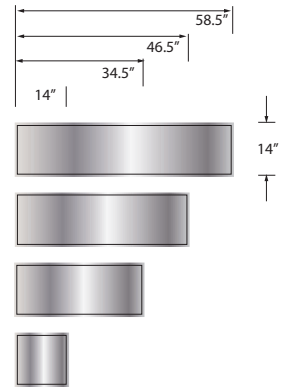

STH Horizontal Storage Pods

OPTIONS: ACCESSORIES

Available for on-site installation. Must be ordered separately. See Accessories Specification for further information.