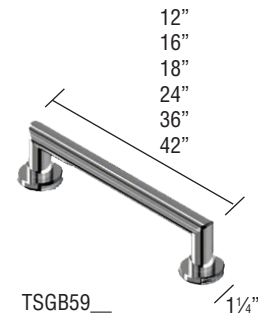

60" x 32" shower/tub walls EWK6032_

	MODEL NO	DESCRIPTION
A	EWK603272	Back Wall (1 panel)
B	or	Left End Wall (1 panel)
C	EWK603296	Right End Wall (1 panel)
D		Inside Corner Trim (2 pcs.)
E	EXK603224	Extension Wall Kit (3 pcs)
D		Inside Corner Trim (2 pcs.)
F		Seam Joint Trim (2 pcs.)

EST Seam Trim

SaraMar® Trim Kits

EFIM Flat Inside Corner Trim

Grab Bars

TSGB59_

Solid Surface Kits

ESSK8
2 Shower Shelves

ESTK8
2 Shower Shelves
and Soap Dish