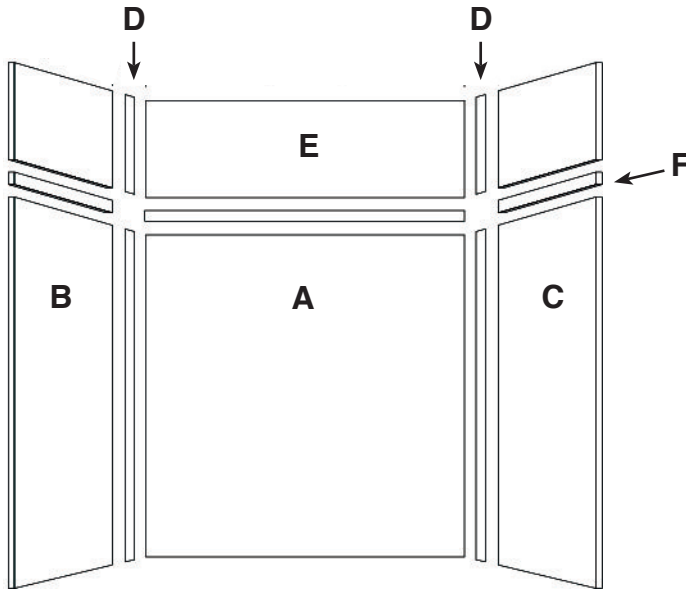

FEATURES

- 60" x 32" Shower/Tub Walls for new or existing construction.
- Thick 1/4" SaraMar® compression molded solid surface material for superior strength, beauty and easy cleaning. Surface will not support bacteria growth.
- Easier to install than tile. Walls glue right over existing surface. Walls have a beveled outside edge and are trimmable for custom fit.
- EWK Wall Kits include three wall panels, two color coordinated inside corner trim pieces and four 11-oz. tubes 100% silicone adhesive. Available in 72" and 96" panel height.
- EWKX Wall Kits include three 72" H wall panels, two color coordinated inside corner trim pieces, installation materials and EXK Extension Wall Kit that adds up to an additional 24" in height.
- 10 Year Limited Residential Warranty / 3 Year Commercial Warranty

COLORS

- 3 solid and 6 pattern colors.

OPTIONS

- Storage pods, grab bars, storage shelves, flat inside corner molding, colored aluminum trim, outside corner trims and window trim kit.

EWK603272 shown with F6032L Shower Base

Specified Model

	SIZE	MODEL NO.	DESCRIPTION	Width	Depth	Height
SHOWER WALL KITS						
<input type="checkbox"/>	60" x 32" x 72"	EWK603272	Shower Wall Kit	60"	to 32"	72"
<input type="checkbox"/>	60" x 32" x 96"	EWK603296	Shower Wall Kit	60"	to 32"	96"
<input type="checkbox"/>	60" x 32" x 96"	EWKX603296	Shower Walls & Ext. Kit	60"	to 32"	96"
OPTIONAL COMPONENTS						
<input type="checkbox"/>	60" x 32" x 3"	F6032L/R	Shower Base	60"	32"	3"
<input type="checkbox"/>	60" x 32" x 24"	EXK603224	Extension Wall Kit	60"	to 32"	to 24"

60" x 32" shower/tub walls EWK6032_

	MODEL NO	DESCRIPTION
A	EWK603272	Back Wall (1 panel)
B	or	Left End Wall (1 panel)
C	EWK603296	Right End Wall (1 panel)
D		Inside Corner Trim (2 pcs.)
E	EXK603224	Extension Wall Kit (3 pcs)
D		Inside Corner Trim (2 pcs.)
F		Seam Joint Trim (2 pcs.)