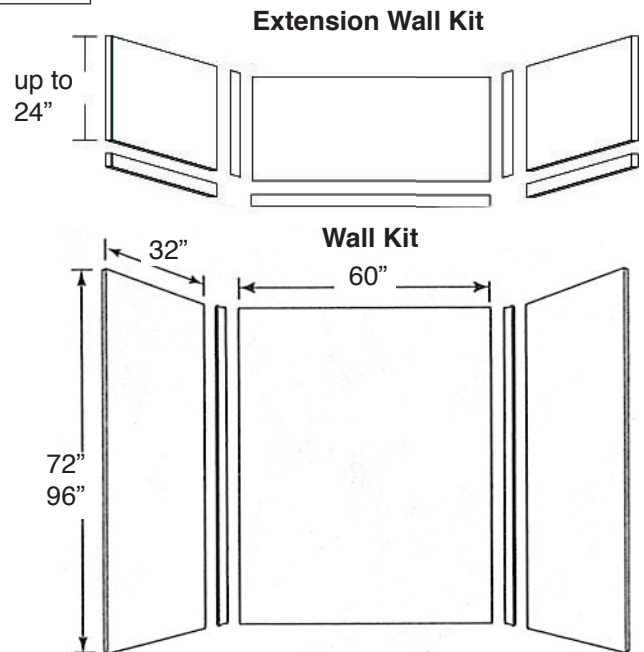

FEATURES

- 60" x 32" Shower/Tub Walls for new or existing construction.
- Thick 1/4" SaraMar® compression molded solid surface material for superior strength, beauty and easy cleaning. Surface will not support bacteria growth.
- Easier to install than tile. Walls glue right over existing surface. Walls have a beveled outside edge and are trimmable for custom fit.
- EWK Wall Kits include three wall panels, two color coordinated inside corner trim pieces and four 11-oz. tubes 100% silicone adhesive. Available in 72" and 96" panel height.
- EWKX Wall Kits include three 72" H wall panels, two color coordinated inside corner trim pieces, installation materials and EXK Extension Wall Kit that adds up to an additional 24" in height.
- 10 Year Limited Residential Warranty / 3 Year Commercial Warranty

COLORS

- 3 solid and 6 pattern colors.

OPTIONS

- Storage pods, grab bars, storage shelves, flat inside corner molding, colored aluminum trim, outside corner trims and window trim kit.

EWK603272 shown with F6032L Shower Base

Specified Model

	SIZE	MODEL NO.	DESCRIPTION	Width	Depth	Height
SHOWER WALL KITS						
<input type="checkbox"/>	60" x 32" x 72"	EWK603272	Shower Wall Kit	60"	to 32"	72"
<input type="checkbox"/>	60" x 32" x 96"	EWK603296	Shower Wall Kit	60"	to 32"	96"
<input type="checkbox"/>	60" x 32" x 96"	EWKX603296	Shower Walls & Ext. Kit	60"	to 32"	96"
OPTIONAL COMPONENTS						
<input type="checkbox"/>	60" x 32" x 3"	F6032L/R	Shower Base	60"	32"	3"
<input type="checkbox"/>	60" x 32" x 24"	EXK603224	Extension Wall Kit	60"	to 32"	to 24"

60" x 32" shower/tub walls EWK6032_

	MODEL NO	DESCRIPTION
A	EWK603272	Back Wall (1 panel)
B	or	Left End Wall (1 panel)
C	EWK603296	Right End Wall (1 panel)
D		Inside Corner Trim (2 pcs.)
E	EXK603224	Extension Wall Kit (3 pcs)
D		Inside Corner Trim (2 pcs.)
F		Seam Joint Trim (2 pcs.)