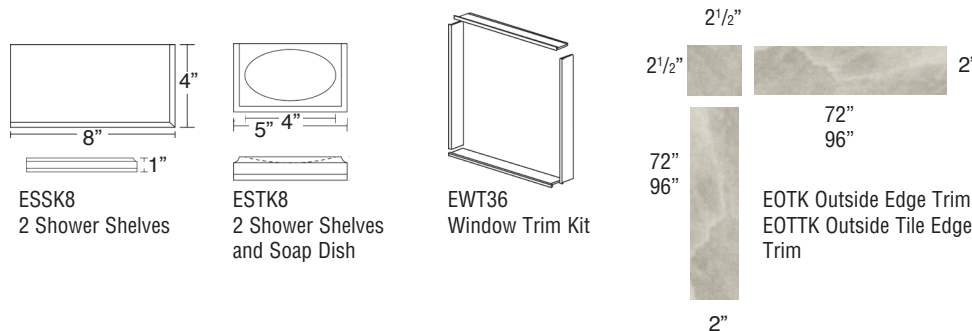

EST Seam Trim

SaraMar® Trim Kits

EFIM Flat Inside Corner Trim

Grab Bars

TSGB59_

Solid Surface Kits

ESSK8
2 Shower Shelves

ESTK8
2 Shower Shelves
and Soap Dish