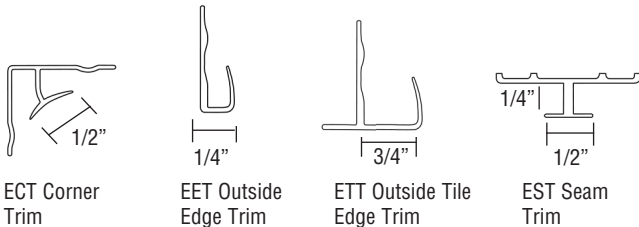

60" x 32" shower/tub walls EWK6032_

	MODEL NO	DESCRIPTION
A	EWK603272	Back Wall (1 panel)
B	or	Left End Wall (1 panel)
C	EWK603296	Right End Wall (1 panel)
D		Inside Corner Trim (2 pcs.)
E	EXK603224	Extension Wall Kit (3 pcs)
D		Inside Corner Trim (2 pcs.)
F		Seam Joint Trim (2 pcs.)

OPTIONS: STORAGE PODS

Available for on-site installation. Must be ordered separately. See Accessories Specification for further information.

STV Vertical Storage Pods

STH Horizontal Storage Pods

OPTIONS: ACCESSORIES

Available for on-site installation. Must be ordered separately. See Accessories Specification for further information.

Colored Aluminum Trim Kits

ECT Corner Trim

EET Outside Edge Trim

ETT Outside Tile Edge Trim