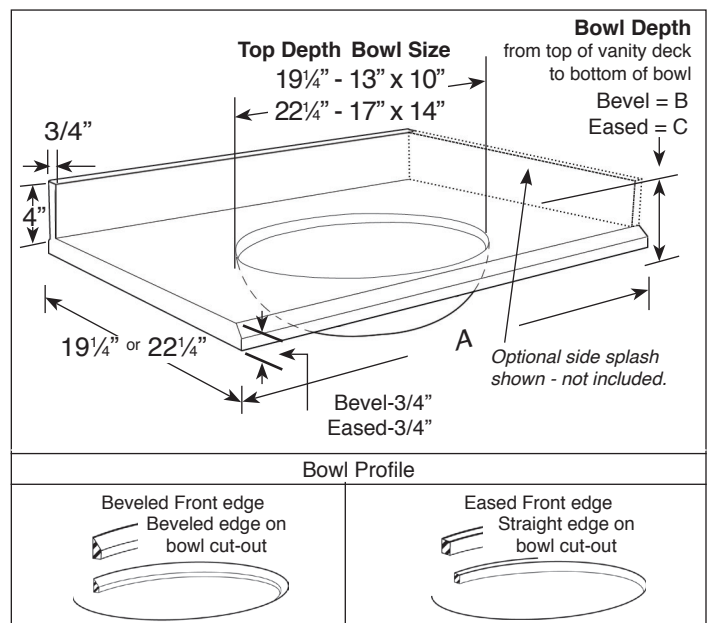

FEATURES

- Engineered quartz is 93% natural quartz, the strongest mineral found in granite, and 7% resins.
- Nouveau Collection vanity tops in standard sizes with profiled front edge and bowl cut-out edge in 2 styles: Beveled, Eased.
- Undermount china oval bowl. 19 1/4" tops include 14" x 11" bowl, 22 1/4" tops include 17" x 14" bowl.
- Thickness: 3/4"
- 4" high x 3/4" deep loose backsplash with eased edge profile. Backsplash length is 1/4" shorter than vanity top length.
- Single, 4" or 8" faucet hole drillings
- Depths: 19 1/4" & 22 1/4"
- Single and Double bowls.
- 10 Year Ltd. Residential Warranty
  3 Year Ltd. Commercial Warranty

COLORS

- 20 Quartz colors

OPTIONS

- Side Splashes with eased edge profile. 4" high x 3/4" deep loose side splash is set on after back splash is installed and butts up to backspalsh. Side splash length stops at front edge where profile begins.

Backsplash

*Bowl Center: 61" double bowls 15-1/2" L/R

To Be Specified: Vanity Top Size

Bowl	Length (A)	19-1/4" Depth				22-1/4" Depth					
		Model No.	Ship Wt.	Bowl Depth (B)	Bowl Depth (C)	Model No.	Ship Wt.	Bowl Depth (B)	Bowl Depth (C)		
Single	25"	☐	Q2519	85 lbs.	8 3/4"	8 3/4"	☐	Q2522	91 lbs.	8 3/4"	9 1/4"
Single	31"	☐	Q3119	94 lbs.	8 3/4"	8 3/4"	☐	Q3122	102 lbs.	8 3/4"	9 1/4"
Single	37"	☐	Q3719	104 lbs.	8 3/4"	8 3/4"	☐	Q3722	113 lbs.	8 3/4"	9 1/4"
Single	43"						☐	Q4322	124 lbs.	8 3/4"	9 1/4"
Single	49"	☐	Q4919	123 lbs.	8 3/4"	8 3/4"	☐	Q4922	135 lbs.	8 3/4"	9 1/4"
Single	61"						☐	Q6122	157 lbs.	8 3/4"	9 1/4"
Double	61"						☐	Q61222*	167 lbs.	8 3/4"	9 1/4"
Sidesplash LH		☐	SSLQ19	20 lbs.			☐	SSLQ22	20 lbs.		
Sidesplash RH		☐	SSRQ19	20 lbs.			☐	SSRQ22	20 lbs.		

To Be Specified: Faucet Hole Drilling

To Be Specified: Bowl Color

To Be Specified: Front Edge Profile

To Be Specified: Vanity Top Color

Quartz Colors