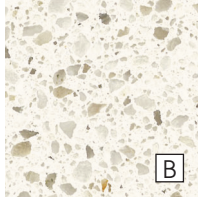

Black Carrara quartz vanity top with Beveled edge

COLORS

- 20 Quartz colors

OPTIONS

- Side Splashes with eased edge profile. 4" high x 3/4" deep loose side splash is set on after back splash is installed and butts up to backspalsh. Side splash length stops at front edge where profile begins.

To Be Specified: Faucet Hole Drilling

To Be Specified: Bowl Color

To Be Specified: Front Edge Profile

To Be Specified: Vanity Top Color

Quartz Colors

<input type="checkbox"/> 3A Milan White	<input type="checkbox"/> 4J Rapture	<input type="checkbox"/> 4N Almond Delite	<input type="checkbox"/> 4T Greystone	<input type="checkbox"/> 6D Carmel
<input type="checkbox"/> 3G Sorrento Coast	<input type="checkbox"/> 4K Tempest	<input type="checkbox"/> 4P Black Luxe	<input type="checkbox"/> 4V Trail	<input type="checkbox"/> 6E Milky Way
<input type="checkbox"/> 3X Nature's Path	<input type="checkbox"/> 4L Interlude	<input type="checkbox"/> 4R Urban Grey	<input type="checkbox"/> 4W Natural White	<input type="checkbox"/> 6F Calacatta
<input type="checkbox"/> 4I Overture	<input type="checkbox"/> 4M Antique White	<input type="checkbox"/> 4S Portage Pass	<input type="checkbox"/> 6B Black Carrara	<input type="checkbox"/> N1 Nano Crystal

Colors shown on back

QUICK SHIP

Quartz Vanity Top Colors

QUARTZ

□ Milan White 3A

□ Nature's Path 3X

□ Portage Pass 4S

□ Greystone 4T

□ Black Luxe 4P

□ Antique White 4M

□ Natural White 4W

□ Sorrento Coast 3G

□ Urban Grey 4R

□ Black Carrara 6B

□ Nano Crystal N1

□ Carmel 6D