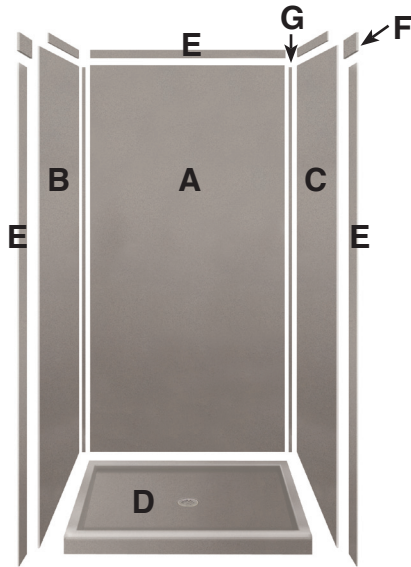

FEATURES

- 48" x 36" Shower Walls for existing construction.
- Solid Surface material for superior strength, beauty and easy cleaning. Surface will not support bacteria growth.
- Walls can be attached to moisture-resistant wall board, or directly over tile with supplied adhesive. Walls are trimmable for custom fit.
- Integrated pieces fit together for an easy, clean installation.
- 3 Piece Wall Kit includes two end walls, back wall and trim kit which includes 2 corner cove molding pieces, 2 corner blocks, finish trim to fit along the top of wall panels and down the outer sides to the shower base, one 11-oz. tube color-matched caulk, three 11-oz. tubes 100% silicone adhesive and one roll mounting tape.
- 5 Year Limited Residential Warranty / 1 Year Commercial Warranty

*Can be trimmed to fit

48" x 36" shower walls WK3648

INSTALLATION NOTES:

This product is to be installed according to the installation guide supplied with shower walls. This product designed to be installed over clean, smooth tile, waterproof drywall or cement board. If installing directly over tile, remove all loose pieces and fill for a consistent, smooth substrate.

E. Outside Finish Edge Trim

Outside Finish Edge Trim fits along the top of the wall panels and down the outer edge of the wall panel sides to the shower base.

F. Corner Block Trim

The solid surface corner blocks (set of 2) used at the top outside corners of the walls for a decorative finished appearance.