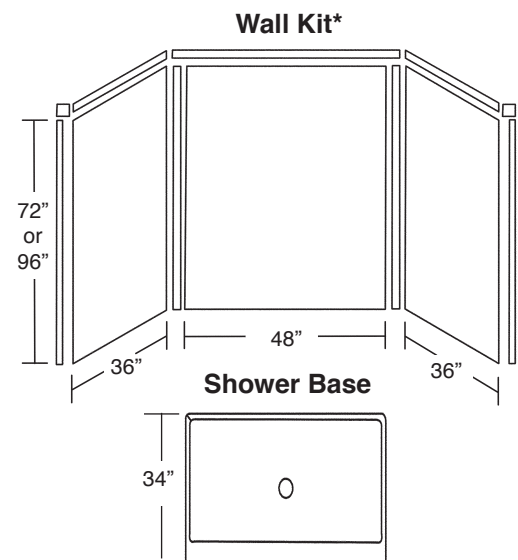

*Can be trimmed to fit