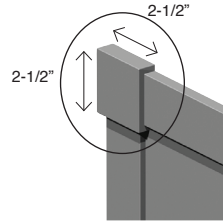

*Can be trimmed to fit

48" x 36" shower walls WK3648

INSTALLATION NOTES:

This product is to be installed according to the installation guide supplied with shower walls. This product designed to be installed over clean, smooth tile, waterproof drywall or cement board. If installing directly over tile, remove all loose pieces and fill for a consistent, smooth substrate.

E. Outside Finish Edge Trim

Outside Finish Edge Trim fits along the top of the wall panels and down the outer edge of the wall panel sides to the shower base.

F. Corner Block Trim

The solid surface corner blocks (set of 2) used at the top outside corners of the walls for a decorative finished appearance.