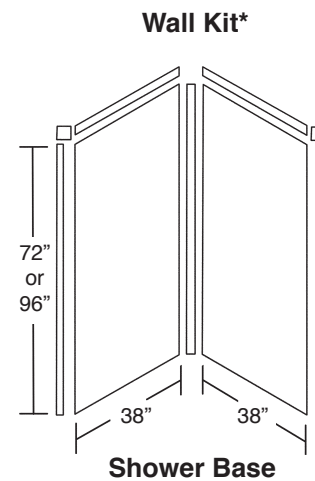

FEATURES

- 38" x 38" Neo Angle Shower Walls for existing construction.
- Solid Surface material for superior strength, beauty and easy cleaning. Surface will not support bacteria growth.
- Walls can be attached to moisture-resistant wall board, or directly over tile with supplied adhesive. Walls are trimmable for custom fit.
- Integrated pieces fit together for an easy, clean installation.
- 3 Piece Wall Kit includes two end walls, back wall and trim kit which includes 2 corner cove molding pieces, 2 corner blocks, finish trim to fit along the top of wall panels and down the outer sides to the shower base, one 11-oz. tube color-matched caulk, three 11-oz. tubes 100% silicone adhesive and one roll mounting tape.
- 5 Year Limited Residential Warranty / 1 Year Commercial Warranty

Shown with PAN3838NCC Shower Base, ACCESS0002 Recessed Shampoo Caddy

Specified Model

	SIZE	MODEL NO.	DESCRIPTION	Width	Depth	Height
SHOWER WALL KIT						
<input type="checkbox"/>	38" x 38"	WK38NE72	Shower Wall Kit	38"	to 38"	72"
<input type="checkbox"/>	38" x 38"	WK38NE96	Shower Wall Kit	38"	to 38"	96"
OPTIONAL COMPONENTS						
<input type="checkbox"/>	38" x 38"	PAN3838NCC	Shower Base	38"	38"	4"
	Caddies, Shelves, Seat and Window Trim Kit (see separate spec. sheet)					
COMPLETE SHOWER KITS						
<input type="checkbox"/>	38" x 38"	SK38NE72	Walls & Base Kit	38"	38"	76"
<input type="checkbox"/>	38" x 38"	SK38NE96	Walls & Base Kit	38"	38"	100"

*Can be trimmed to fit

38" x 38" neo angle shower walls WK38NE

INSTALLATION NOTES:

This product is to be installed according to the installation guide supplied with shower walls. This product designed to be installed over clean, smooth tile, waterproof drywall or cement board. If installing directly over tile, remove all loose pieces and fill for a consistent, smooth substrate.