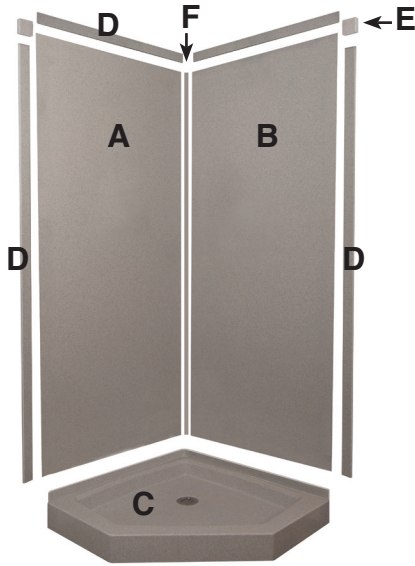

FEATURES

- 38" x 38" Neo Angle Shower Walls for existing construction.
- Solid Surface material for superior strength, beauty and easy cleaning. Surface will not support bacteria growth.
- Walls can be attached to moisture-resistant wall board, or directly over tile with supplied adhesive. Walls are trimmable for custom fit.
- Integrated pieces fit together for an easy, clean installation.
- 3 Piece Wall Kit includes two end walls, back wall and trim kit which includes 2 corner cove molding pieces, 2 corner blocks, finish trim to fit along the top of wall panels and down the outer sides to the shower base, one 11-oz. tube color-matched caulk, three 11-oz. tubes 100% silicone adhesive and one roll mounting tape.
- 5 Year Limited Residential Warranty / 1 Year Commercial Warranty

*Can be trimmed to fit

38" x 38" neo angle shower walls WK38NE

INSTALLATION NOTES:

This product is to be installed according to the installation guide supplied with shower walls. This product designed to be installed over clean, smooth tile, waterproof drywall or cement board. If installing directly over tile, remove all loose pieces and fill for a consistent, smooth substrate.

D. Outside Finish Edge Trim

Outside Finish Edge Trim fits along the top of the wall panels and down the outer edge of the wall panel sides to the shower base.

E. Corner Block Trim

The solid surface corner blocks (set of 2) used at the top outside corners of the walls for a decorative finished appearance.