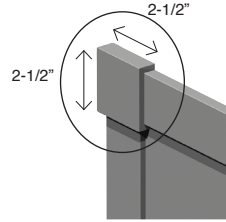

*Can be trimmed to fit

38" x 38" neo angle shower walls WK38NE

INSTALLATION NOTES:

This product is to be installed according to the installation guide supplied with shower walls. This product designed to be installed over clean, smooth tile, waterproof drywall or cement board. If installing directly over tile, remove all loose pieces and fill for a consistent, smooth substrate.

D. Outside Finish Edge Trim

Outside Finish Edge Trim fits along the top of the wall panels and down the outer edge of the wall panel sides to the shower base.

E. Corner Block Trim

The solid surface corner blocks (set of 2) used at the top outside corners of the walls for a decorative finished appearance.