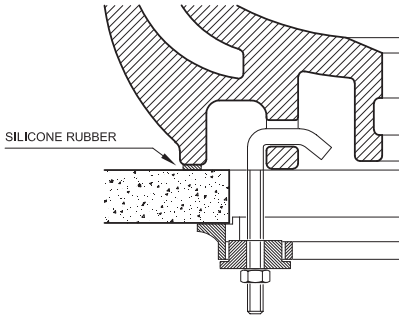

### Features

- Vessel Sink
- 23" x 15" (585 x 380 mm)
- Without faucet hole
- With overflow
- Centered drain
- Fully glazed

Optional ceramicplus - ceramicplus is a particularly easy-care and dirt-repellent surface. With ceramicplus water immediately forms droplets that simply flow off the surface, taking the dissolved dirt and limescale with them.

### Product Specification

This vessel sink is made of vitreous china. The vessel sink is 23" (585mm) x 15" (380mm). The product is with overflow. The product is with ceramic plus. The vessel sink is Villeroy & Boch model 51510U.

### Components

Included	
5151 0U XX	Vessel Sink, Incl. template, incl. valve with ceramic valve cover, Incl. extended ball rod for pop-up waste, incl. tightening nut for tailpiece, incl. washer for tailpiece, Fastening set
9223 00 61	Tailpiece Drain Assembly
6802 00 XX	Closeable valve with ceramic lid
Required	
9223 10 61	Pop-Up Assembly

## Technical Information

Material	Vilboplus
Warranty	One year limited warranty
Waste diameter	1 1/4" O.D.
Basin dimensions	21 1/2" x 13 3/8" (545 x 340mm)