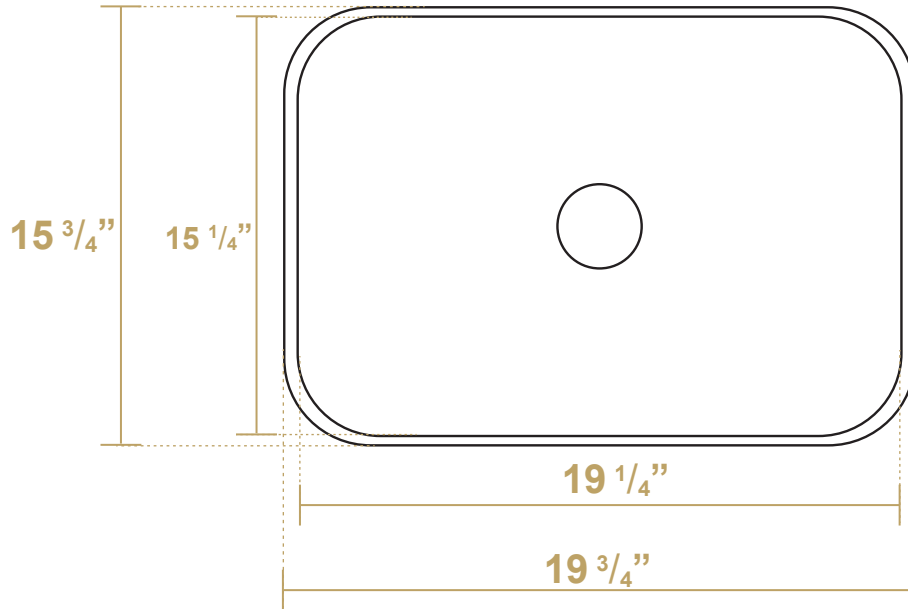

WH71302-F25

Overall Dimensions

19 ³/₄'' x 15 ³/₄'' x 5 ¹/₂''

Inside Dimensions

19 ¹/₄'' x 15 ¹/₄'' x 4''

LIVE WITH STYLE!