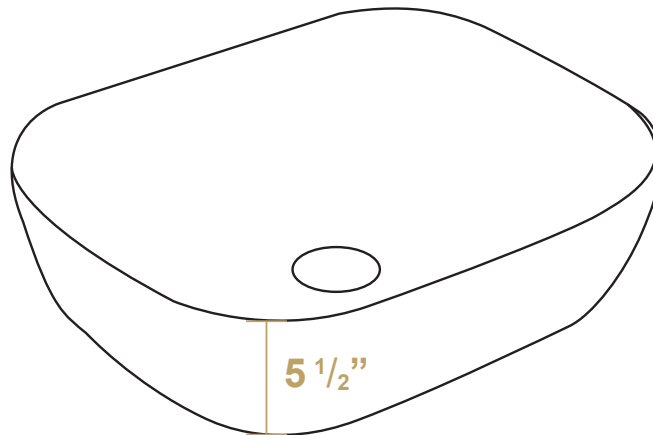

WH71302-F25

Overall Dimensions

19 ³/₄'' x 15 ³/₄'' x 5 ¹/₂''

Inside Dimensions

19 ¹/₄'' x 15 ¹/₄'' x 4''

LIVE WITH STYLE!