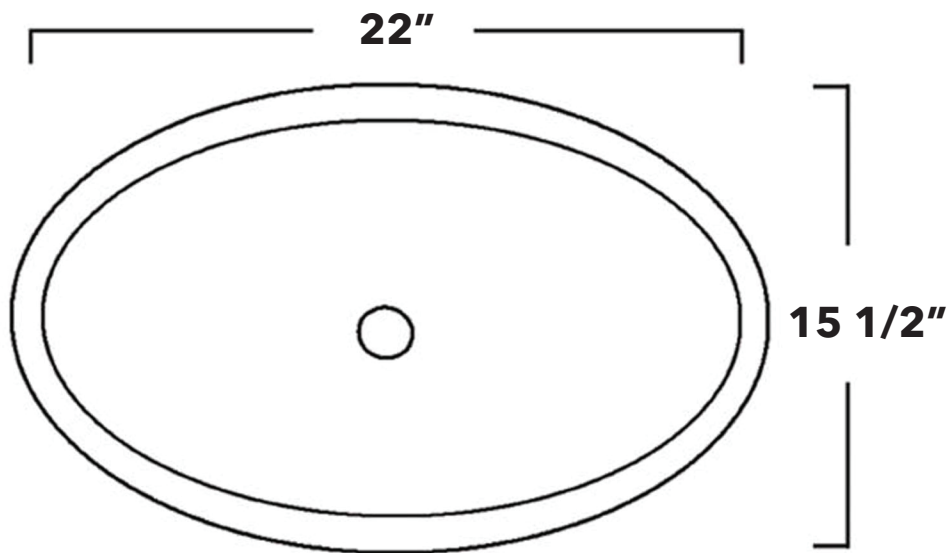

Whitehaus®

WHNVE218

Overall Dimensions
22" x 15 1/2" x 7"

Inside Bowl Dimensions
18" x 13" x 7"

LIVE WITH STYLE!