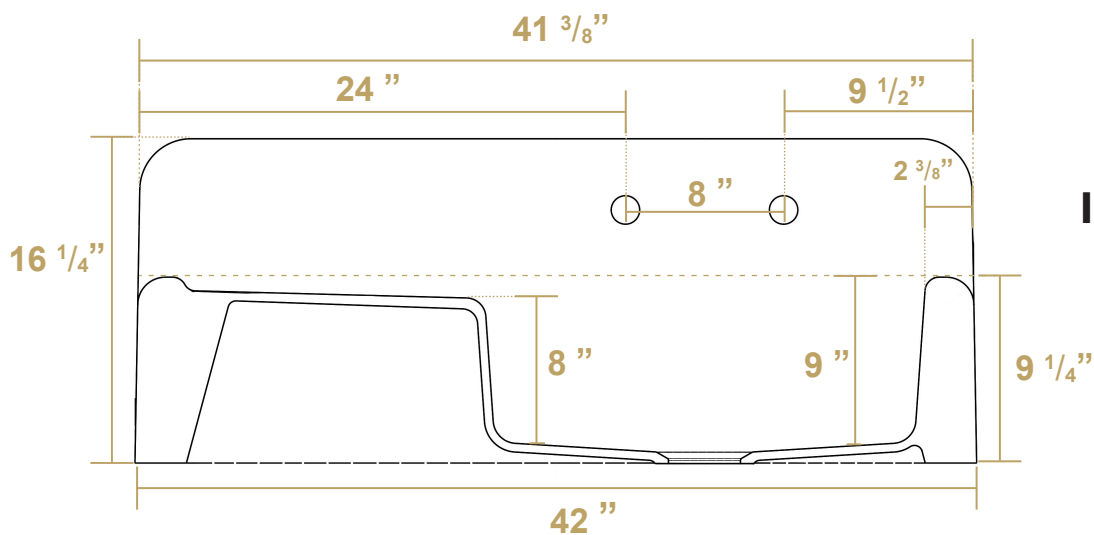

 Whitehaus®

WHQD4220

Overall Dimensions

42" x 21" x 16 1/4"

Inside Bowl Dimensions

22" x 15 7/8" x 9"

As Whitehaus Collection® Farmhaus Fireclay Sinks are individually handmade, sink sizes can vary and all dimensions are approximate. We strongly recommend that your sink be supplied to your cabinetmaker prior to the fabrication of your kitchen cabinets and countertops. Cutouts are not to be made until they are checked against your sink.