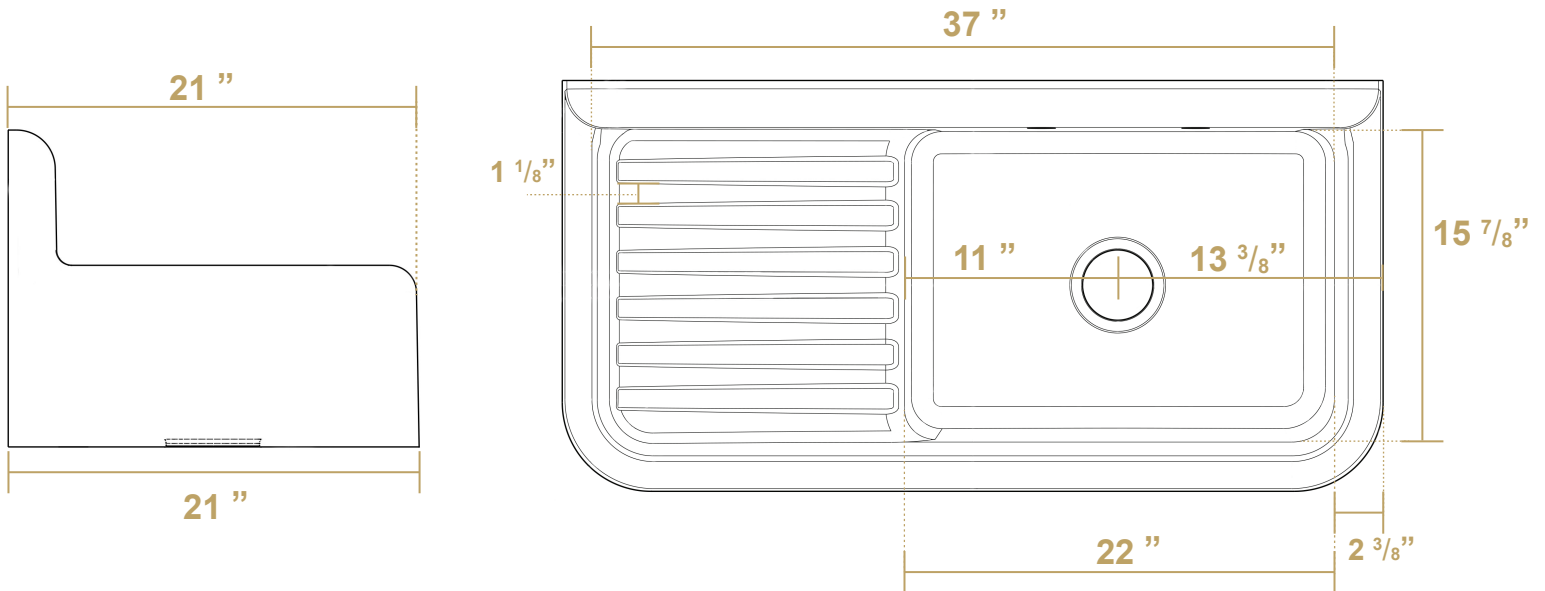

 Whitehaus®

WHQD4220

Overall Dimensions

42" x 21" x 16 1/4"

Inside Bowl Dimensions

22" x 15 7/8" x 9"

As Whitehaus Collection® Farmhaus Fireclay Sinks are individually handmade, sink sizes can vary and all dimensions are approximate. We strongly recommend that your sink be supplied to your cabinetmaker prior to the fabrication of your kitchen cabinets and countertops. Cutouts are not to be made until they are checked against your sink.