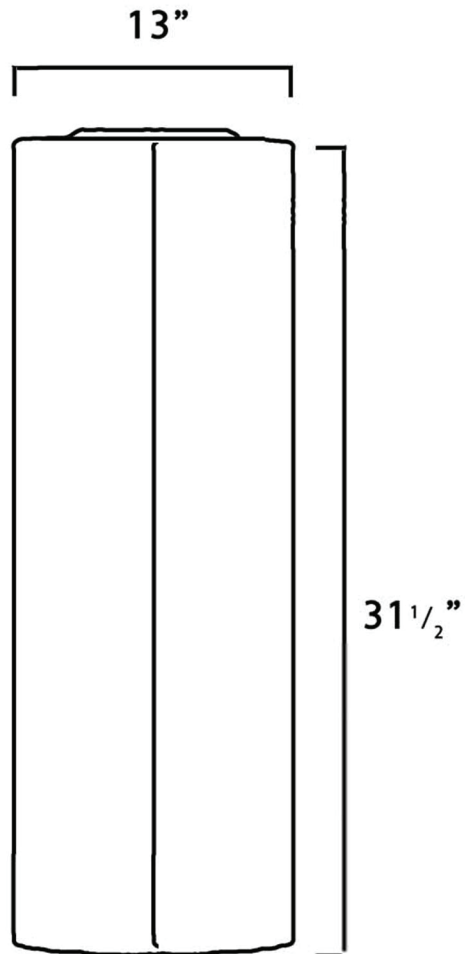

 Whitehaus®

WHRAX-32

**Depth:
6 3/4"**

LIVE WITH STYLE!