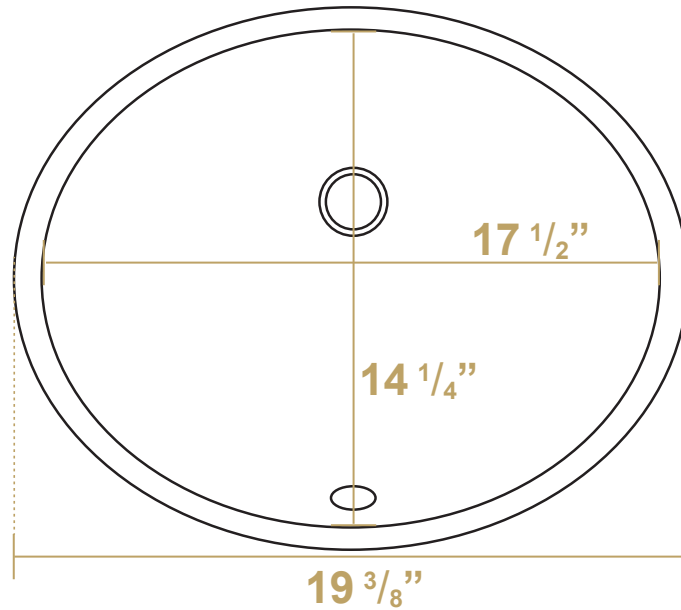

 Whitehaus®

WHU71003

Weight

14 lbs.

Overall Dimensions

19 3/4" x 15 3/4" x 8 1/4"

Inside Dimensions

17 1/2" x 14 1/4" x 7 1/2"