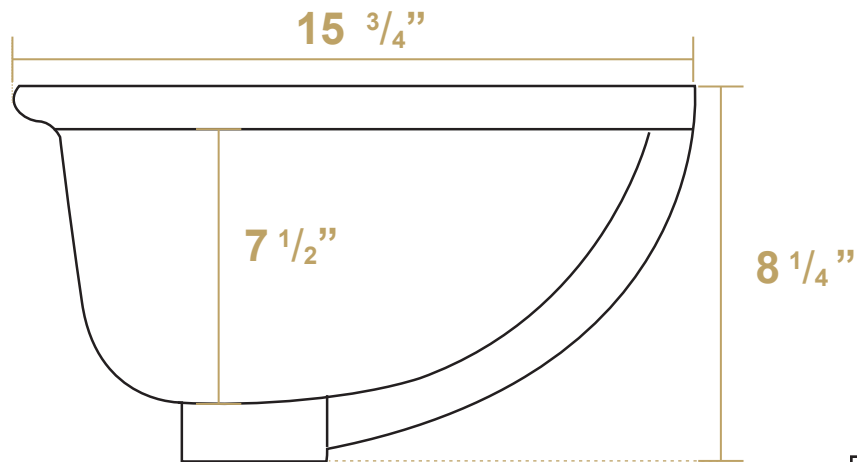

 Whitehaus®

WHU71003

Weight

14 lbs.

Overall Dimensions

19 3/4" x 15 3/4" x 8 1/4"

Inside Dimensions

17 1/2" x 14 1/4" x 7 1/2"