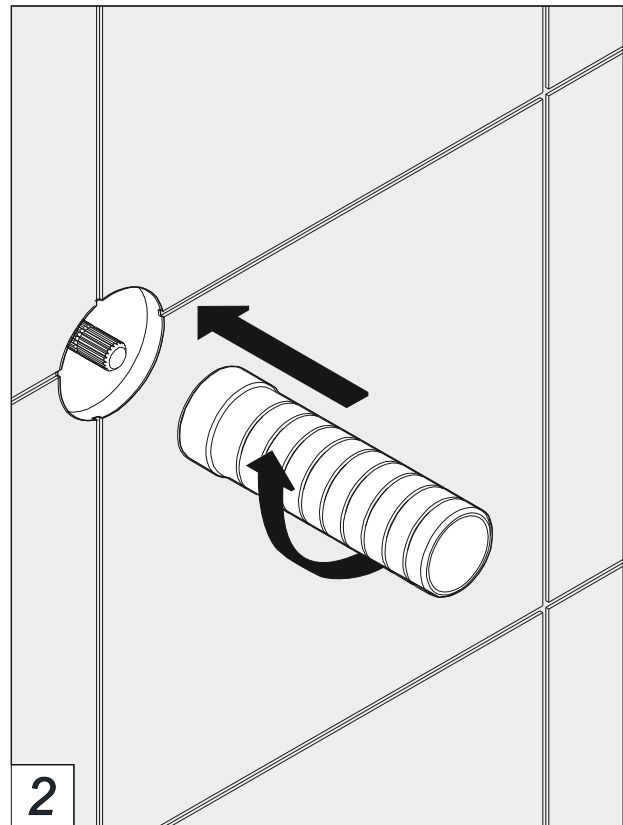

Volume control trim