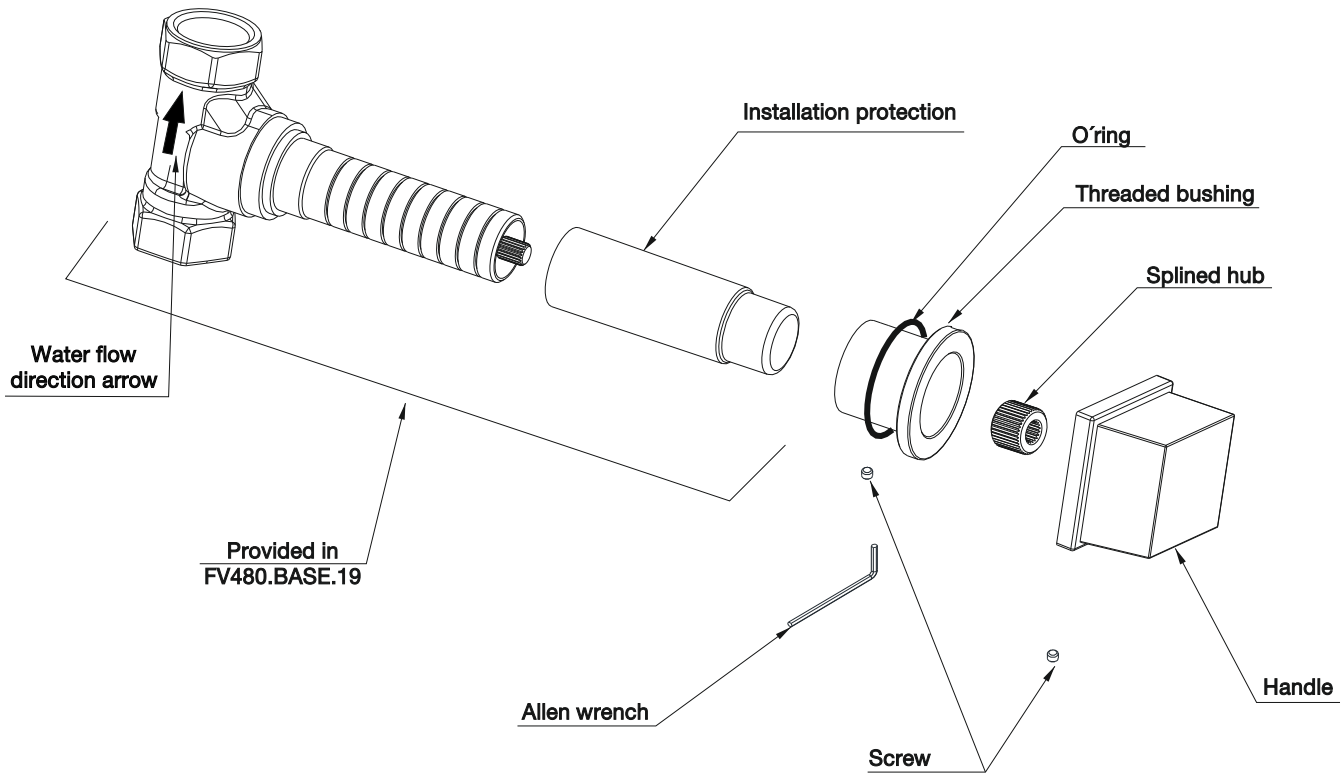

*Before connecting the faucet to the water supply, flush the tubing thoroughly to eliminate any residue.*

**Required installation tools.**

**Provided.**

**Allen wrench.**

**Not provided.**

*Phillips  
Screwdriver*

**Hacksaw**

**Measure Tape**

FV480/J8.0

Volume control trim.

## Measures

**Remove the plastic cover**