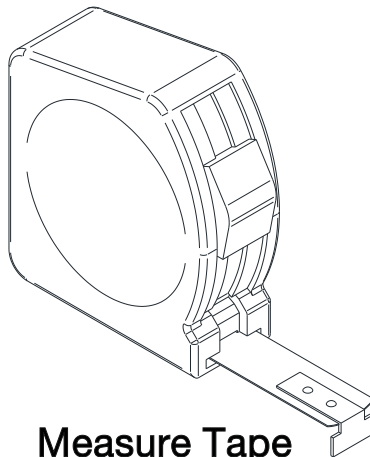

*Before connecting the faucet to the water supply, flush the tubing thoroughly to eliminate any residue.*

**Required installation tools.**

**Provided.**

**Allen wrench.**

**Not provided.**

*Phillips  
Screwdriver*

**Hacksaw**

**Measure Tape**

FV480/J8.0

Volume control trim.

## Measures

**Remove the plastic cover**