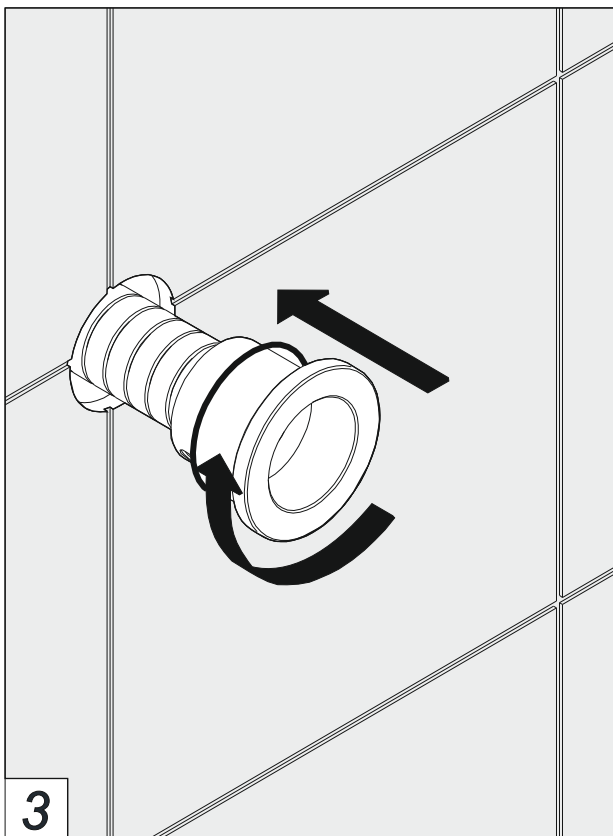

Volume control trim