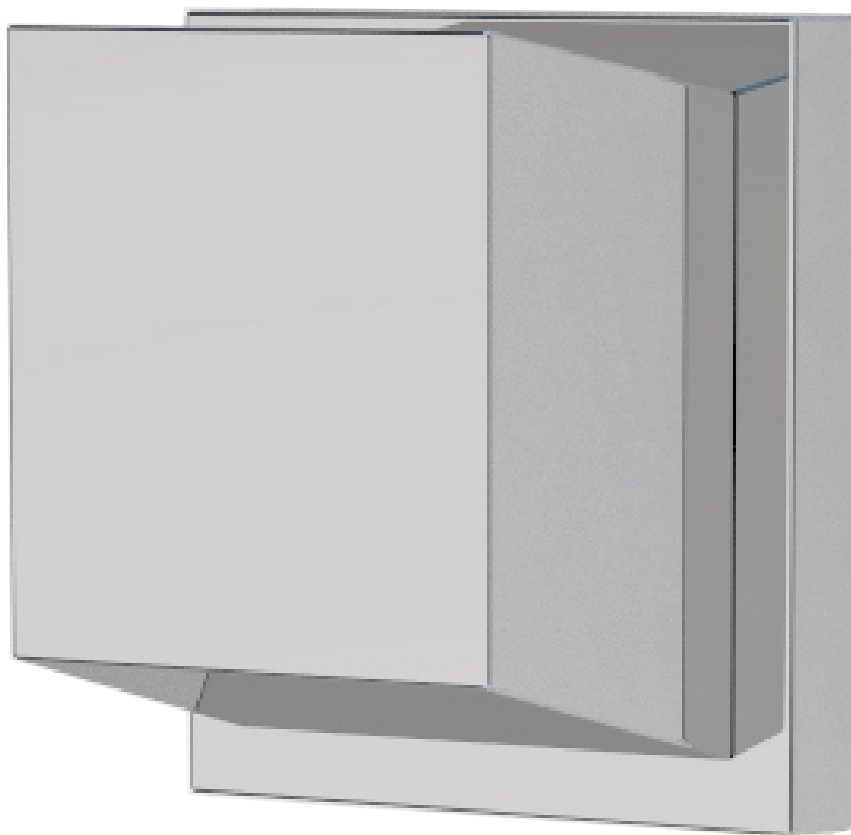

FRANZ VIEGENER

B u z z

---

i n s t a l l a t i o n

FV480/J8.0