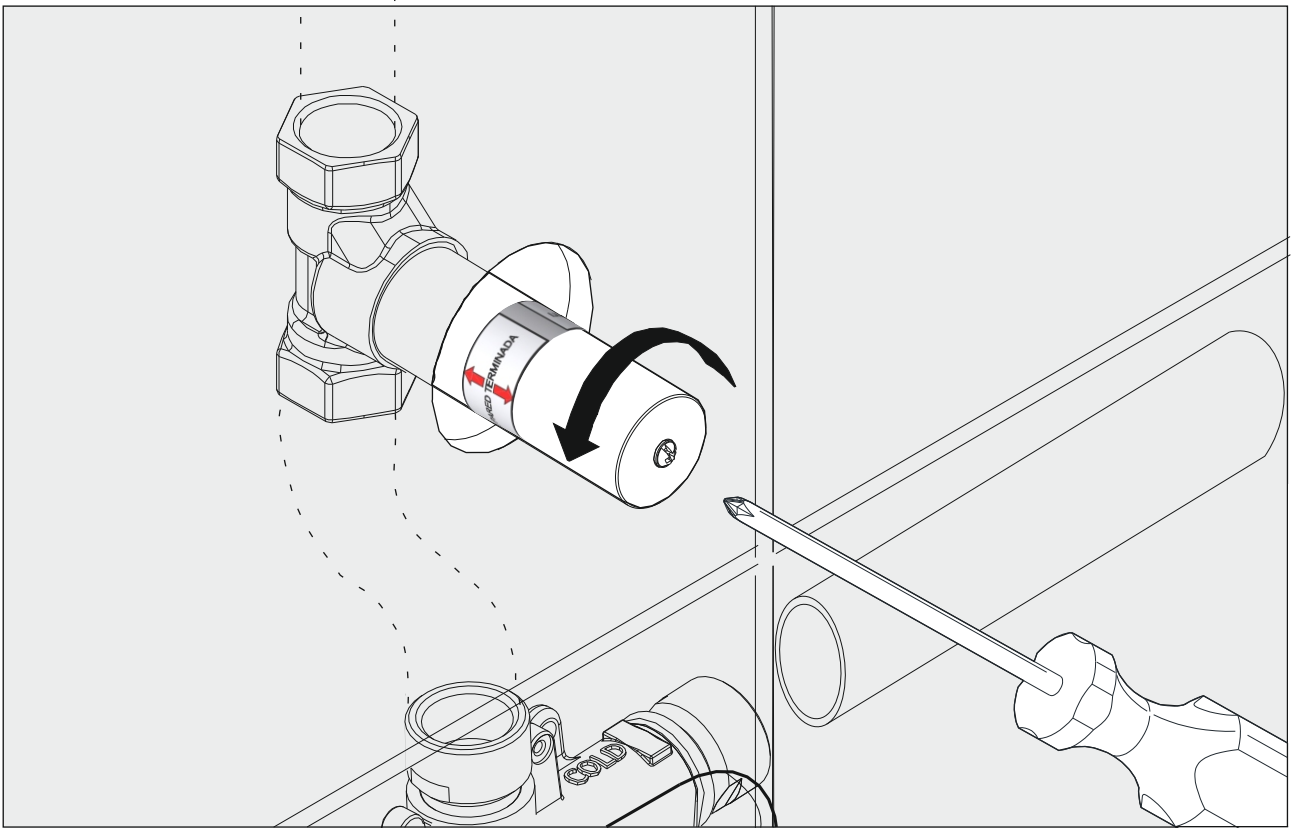

*Before connecting the faucet to the water supply, flush the tubing thoroughly to eliminate any residue.*

**Required installation tools.**

**Provided.**

**Allen wrench.**

**Not provided.**

*Phillips  
Screwdriver*

**Hacksaw**

**Measure Tape**

FV480/J8.0

Volume control trim.

## Measures

**Remove the plastic cover**