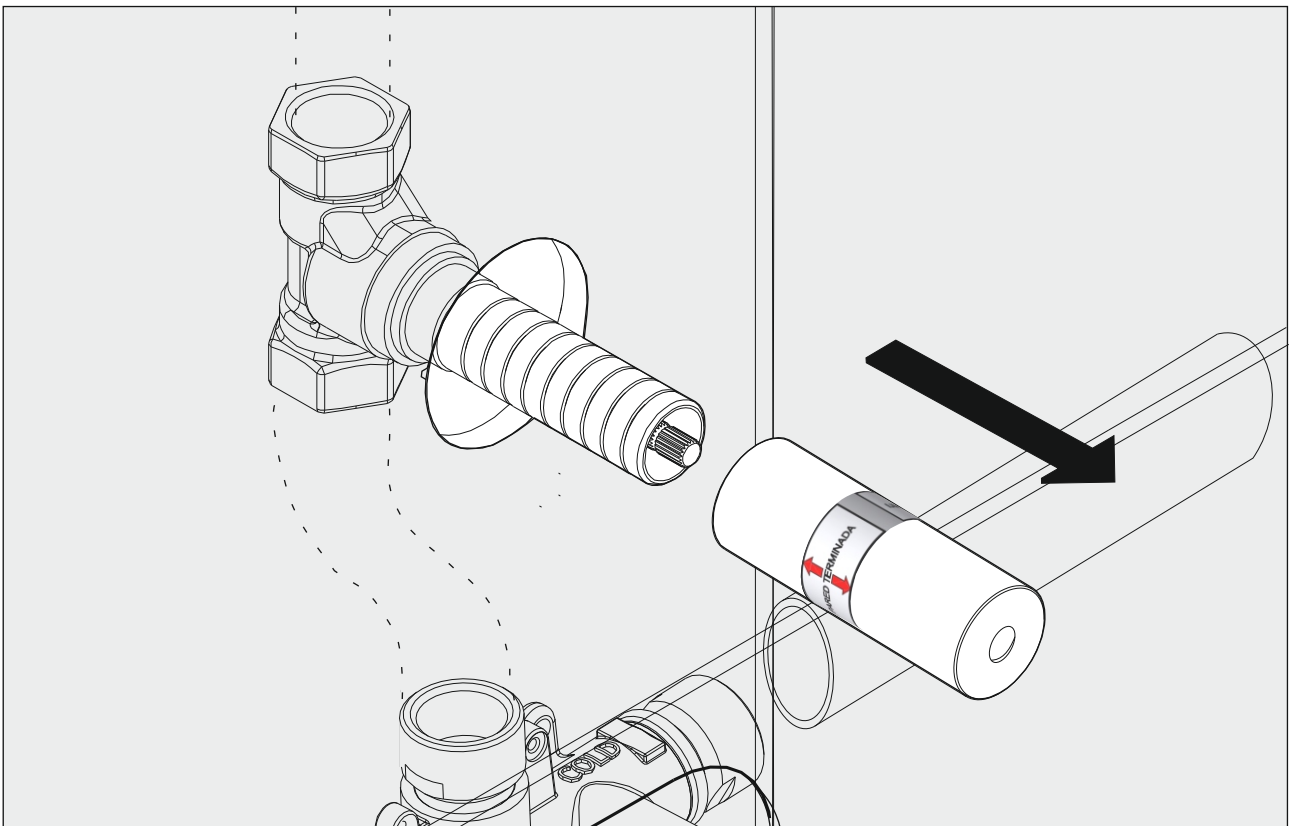

**Hacksaw**

**Measure Tape**

FV480/J8.0

Volume control trim.

## Measures

**Remove the plastic cover**