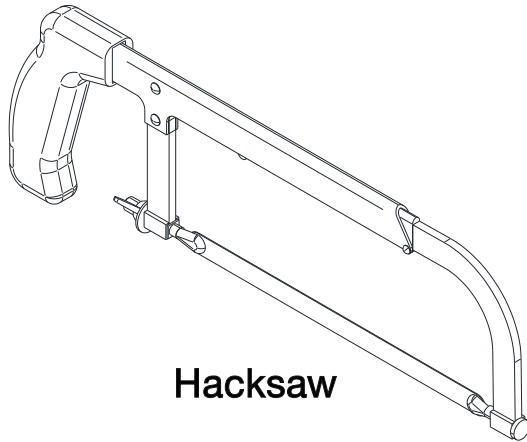

**Hacksaw**

**Measure Tape**

FV480/J8.0

Volume control trim.

## Measures

**Remove the plastic cover**