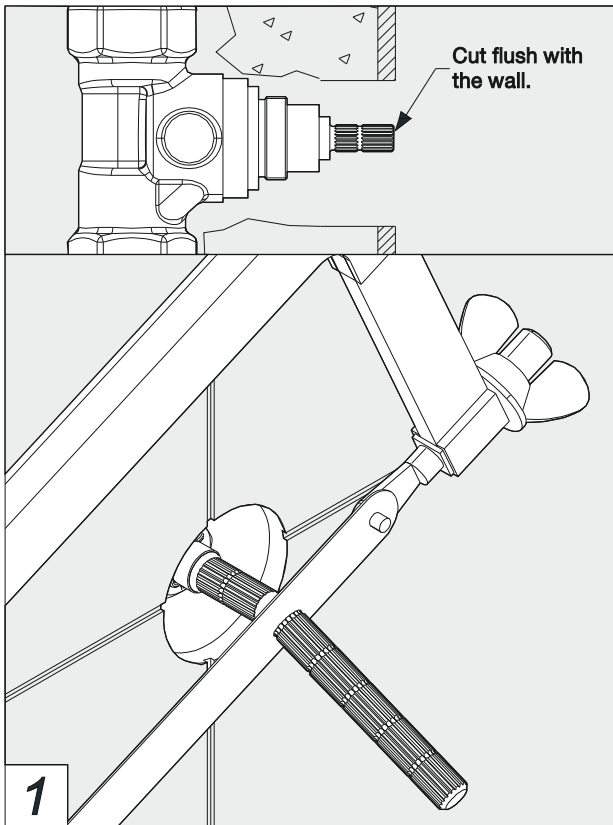

Volume control trim