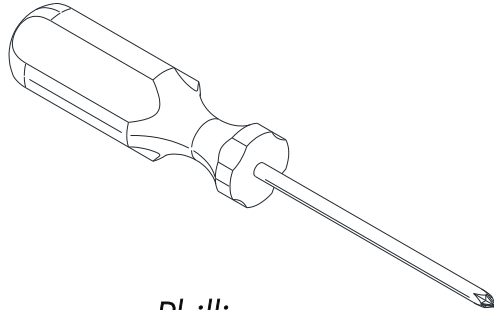

*Before connecting the faucet to the water supply, flush the tubing thoroughly to eliminate any residue.*

**Required installation tools.**

**Provided.**

**Allen wrench.**

**Not provided.**

*Phillips  
Screwdriver*

**Hacksaw**

**Measure Tape**

FV480/J8.0

Volume control trim.

## Measures

**Remove the plastic cover**