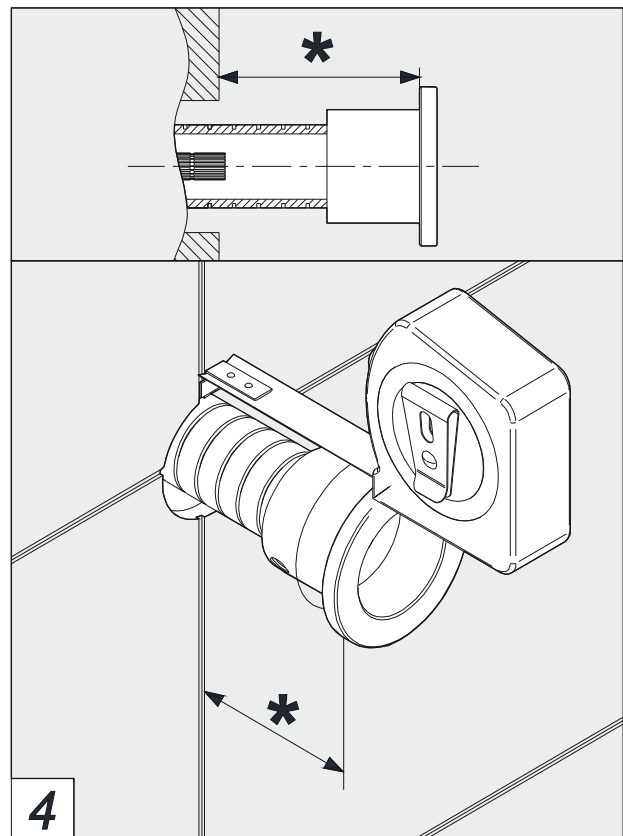

Volume control trim