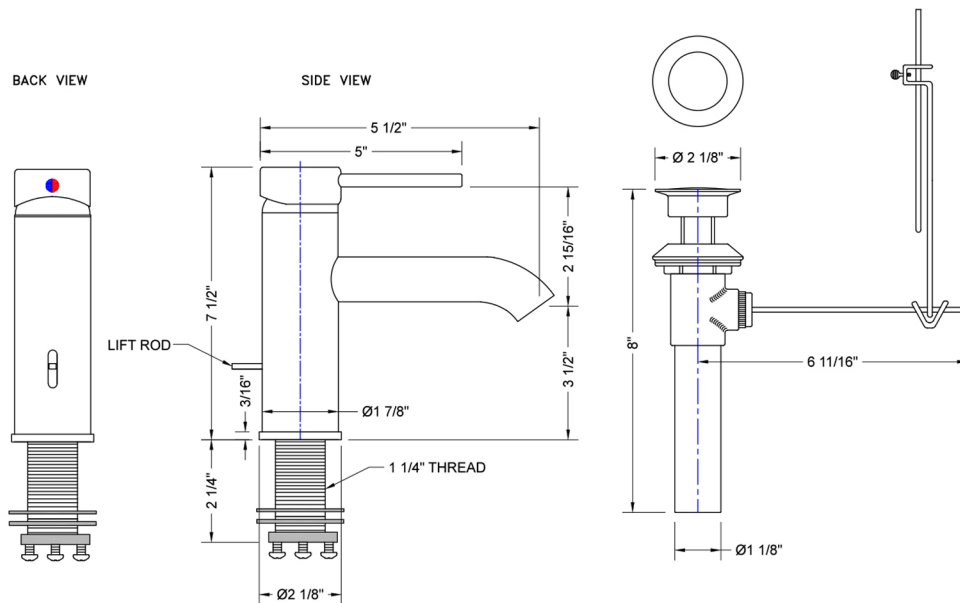

# Contempo Single Hole Faucet with Standard Pop-Up Drain

**Model #: 8877-736-**

## FEATURES:

- Single lever faucet
- Standard pop-up drain included
- ADA compliant
- All brass body, ceramic cartridge
- Stationary Spout
- Stainless steel flex supplies included with 3/8" O.D. female ends
- Spout Hole Size: 1 3/8" - 1 5/8"
- Available Flow Rates: 1.5, 1.2, & 0.5 GPM. Additional flow rate (aerator) options available. Contact JACLO

## SPECIFICATION DRAWING: