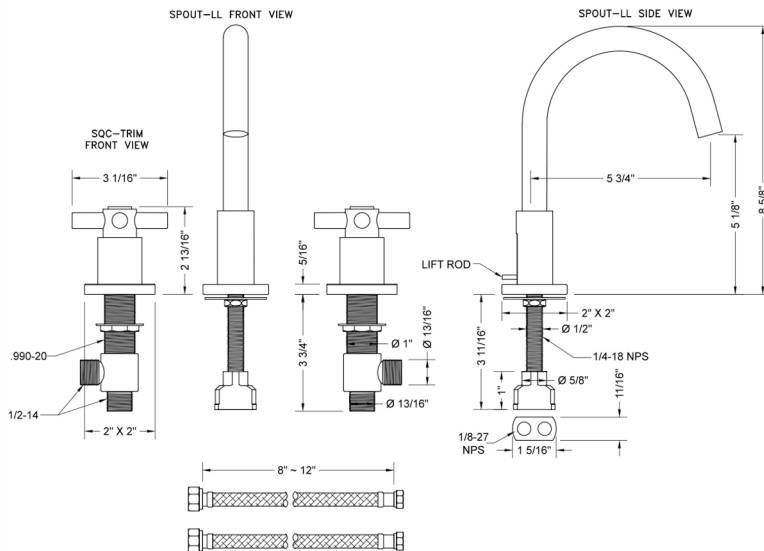

Uptown Contempo Faucet with Square Escutcheons & Contempo Cross Handles

Model #: 8881-SQC-

FEATURES:

- All brass 8" - 12" widespread faucet includes brass pop-up drain with overflow
- 1/4 turn ceramic valves
- Swivel Spout (For Stationary Spout option, contact JACLO)
- Available Flow Rates: 1.5, 1.2 & 0.5 GPM. Additional flow rate (aerator) options available. Contact JACLO.
- 5 3/4" spout reach
- Spout Hole Size Min-Max: 1 1/2" - 1 7/8"
- Valve Hole Size Min-Max: 1 1/8" - 1 5/8"

AVAILABLE FINISHES:

Polished Chrome (PCH)	Satin Chrome (SC)	Bronze Umber (BU)
Satin Nickel (SN)	Pewter (PEW)	Caramel Bronze (CB)
Polished Nickel (PN)	Antique Brass (AB)	Antique Copper (ACU)
Oil-Rubbed Bronze (ORB)	Polished Brass (PB)	Polished Copper (PCU)
Vintage Bronze (VB)	Satin Brass (SB)	Matte Black (MBK)
Satin Gold (SG)	Polished Gold (PG)	Black Nickel (BKN)
Bombay Gold (BG)	Jewelers Gold (JG)	Europa Bronze (EB)
White (WH)	Sedona Beige (SDB)	Tristan Brass (TB)
Unlacquered Brass (ULB)	Satin Cooper (SCU)	

SPECIFICATION DRAWING:

AVAILABLE HANDLES:

COMPLIANCES:

Complies with: ASME A112.18.1-2012/CSA B125.1-12